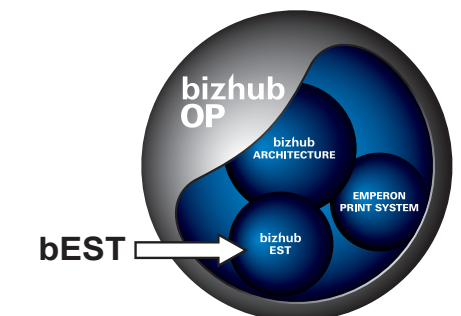

Share solution applications across devices

The C754/C654 employ bEST (bizhub Extended Solution Technology), Konica Minolta's bizhub OP (Open Platform) that provides a variety of solution applications that can be used among different devices worldwide.

PAGE SCOPE Enterprise Suite