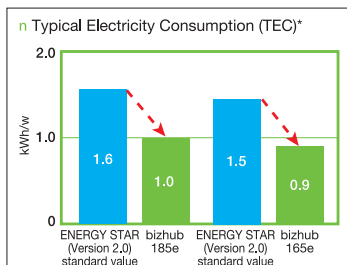

* Values obtained using measurement methods defined by the International ENERGY STAR Program Version 2.0.

Compact & lightweight

With its small footprint and output paper tray integrated into the main unit, the bizhub 185en/165en is ideal for desktops and other locations where space is limited. The lightweight design makes moving the unit a quick and easy task.

Polymerised toner for superior image quality

Compared to conventional pulverised toner, Konica Minolta's Simitri HD polymerised toner comprises smaller and more uniform particles, resulting in sharp text and subtle gradations. The lower fixing temperature also means faster output, lower energy use, and less paper curling.