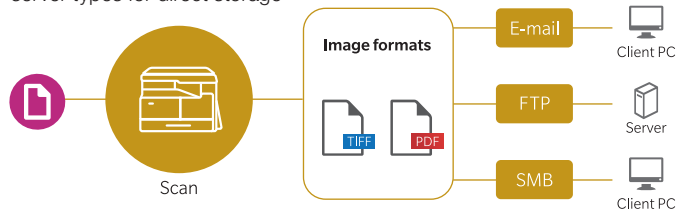

Scan-to-Functions

Scan and send your documents directly to email or select from a variety of server types for direct storage