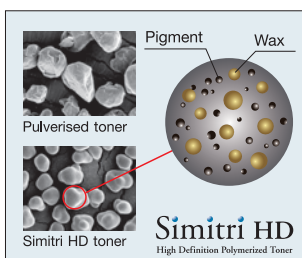

A compact, eco-conscious bizhub with superior usability and functionality

Fully featured, with surprising ease of use

The bizhub 185en/165en is a full-featured 3-in-1 MFP designed to meet printing, copying and scanning needs, yet be simple and intuitive to use. The operation panel features a Shortcut key, which can be freely assigned to one of four commonly used copy functions (Combine Original 2-in-1, Sort, Erase, and Book Separation), as well as an ID Copy key for copying both sides of small-sized documents to one page, function keys for instant access to print settings, numeric keys and a reset key. A unique LED Status Display and clear Error Status Indicator offer at-a-glance visual feedback even from a distance, while LED-backlighting ensures a bright, readable display. Routine maintenance tasks and paper replenishment have also been simplified to minimise downtime and maximise productivity.

Environmentally conscious design

The bizhub 185en/165en minimises environmental impact with a specification that fully complies with the standards set by the International ENERGY STAR Program Version 2.0. The compact, lightweight design means fewer raw materials and less energy is used during manufacture. The use of biomass-based Simitri HD polymerised toner results in around 30% less CO₂, NO_x and SO_x in its manufacture than conventional toner, and saves energy in use thanks to its lower fixing temperature. Toner waste has been completely eliminated by a Toner Loop mechanism that collects and recycles toner within the unit.

* Values obtained using measurement methods defined by the International ENERGY STAR Program Version 2.0.

Compact & lightweight