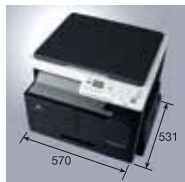

With its small footprint and output paper tray integrated into the main unit, the bizhub 185en/165en is ideal for desktops and other locations where space is limited. The lightweight design makes moving the unit a quick and easy task.

Polymerised toner for superior image quality

Compared to conventional pulverised toner, Konica Minolta's Simitri HD polymerised toner comprises smaller and more uniform particles, resulting in sharp text and subtle gradations. The lower fixing temperature also means faster output, lower energy use, and less paper curling.